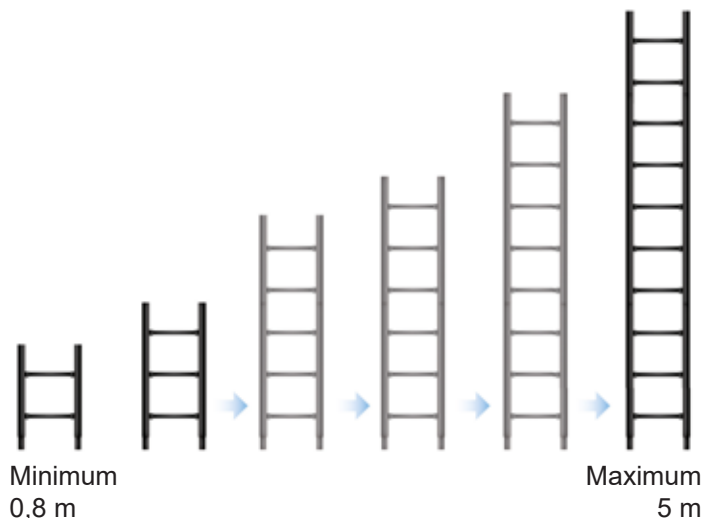

LADCARB FIX-LITE SECLAD

In order to provide more length options and further reduce the weight, we have developed an absolutely unique design of ultra-light sectional ladders consisting of 2 different sections (2-rungs and 3-rungs) offering an unbelievably wide range of length options. These ladders offer a perfect solution for tactical operations like entering buses, trains, buildings with different window-heights etc.

CAPABILITIES AND SPECIFICATIONS

- Thanks to this new design, we are able to offer sectional ladders from 0.8m up to 5.0 m (by 0.3 m).
- When folded, a 5.0 m long ladder dimensions are only 1.0 x 0.46 x 0.3 m.
- Mechanical endurance tests performed at extreme conditions (+60°C/-40°C).
- Fully compatible with all LADCARB accessories including assault platform adapters.
- All materials tested for use in a marine environment.
- Floating in fresh and salt water.

Specifications	
MBL Hanging	300 kg
MBL Leaning	200 kg
MBL Bridge	100 kg
MBL Step	500 kg
Inner width	360 mm
Step spacing	300 mm
Weight 0,8 m / 1,1 m	Y / Z kg

Custom section and ladder lengths available on request