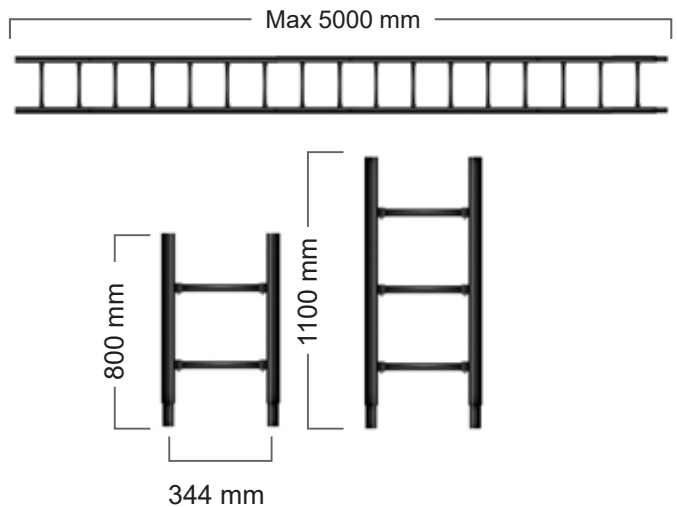

LADCARB FIX-LITE SECLAD

In order to provide more length options and further reduce the weight, we have developed an absolutely unique design of ultra-light sectional ladders consisting of 2 different sections (2-rungs and 3-rungs) offering an unbelievably wide range of length options. These ladders offer a perfect solution for tactical operations like entering buses, trains, buildings with different window-heights etc.

CAPABILITIES AND SPECIFICATIONS

- Thanks to this new design, we are able to offer sectional ladders from 0.8m up to 5.0 m (by 0.3 m).
- When folded, a 5.0 m long ladder dimensions are only 1.0 x 0.46 x 0.3 m.
- Mechanical endurance tests performed at extreme conditions (+60°C/-40°C).
- Fully compatible with all LADCARB accessories including assault platform adapters.
- All materials tested for use in a marine environment.
- Floating in fresh and salt water.

Specifications	
MBL Hanging	300 kg
MBL Leaning	200 kg
MBL Bridge	100 kg
MBL Step	500 kg
Inner width	360 mm
Step spacing	300 mm
Weight 0,8 m / 1,1 m	Y / Z kg

Custom section and ladder lengths available on request