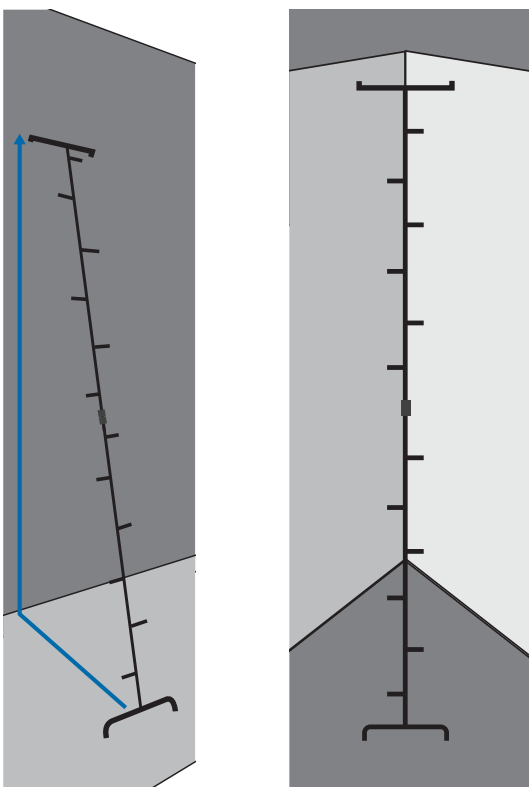

REBS®

TACTICAL LADDER

The REBS Tactical ladder is a rigid section aluminum ladder with great strength and versatility. Fixed ladders are in many cases a more effective alternative than flexible ladders. The Tactical ladder can be use in maritime operations and is also well suited for entering buildings or ledges in urban environments.

The REBS® Tactical Ladder is a lightweight rigid section ladder that is well suited for both urban and marine boarding and entering.

To achieve up to 10 m length, the operators can connect 5 Tactical Ladder sections and a 1,5 m wire ladder for a superior reach with a well optimized configuration.

REBS®

TACTICAL LADDER - SYSTEM OVERVIEW

REBS Ladder 1,6 m section
BE004511

REBS Hook Tactical 7" / 10"
BE004512 / BE005746

Flexielement
BE004636

REBS Hook Dual 6,8" Tactical
BE004514

REBS Wire Ladder 1,5 m
BE002460

Wall & Corner Support
BE006527

Single Step
BE004515

Tactical Base Stabilizer
BE006526

Bag
BE003342

Tactical Ladder Packages				
Part Name	Part no.	7" Hook BE006870	10" Hook BE000151	Dual Hook BE006872
REBS Ladder Section 1,6 m	BE004511	4	4	4
REBS Hook 7" Tactical	BE004512	1	-	-
REBS Hook 10" Tactical	BE005746	-	1	-
REBS Hook Dual 6,8 " Tactical	BE004514	-	-	1
Single Step	BE004515	1	1	1
Flexielement	BE004636	1	1	1
Bag	BE003342	1	1	1
Wire Ladder 1,5 m	BE002460	1	1	1