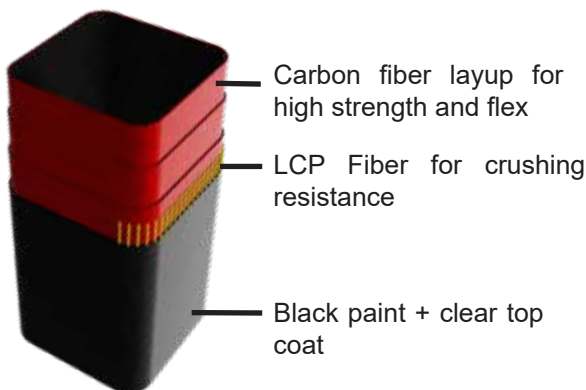

The UPL is delivered in 1,7 m sections. Depending on the hook used, the system can reach up to 12 m (39 ft) The total length is achieved by connecting (top to bottom): hook, top adapter, five sections of 1,7 m each, an optional single step and a 1,5 m wire ladder. Each section is molded using the latest in carbon fiber molding technology. A coat of durable non slip paint has been applied to the steps. This layer is easy to repaint when necessary, increasing lifespan of the ladders.

The quick connectors make it safe, fast and easy to assemble the sections together. The modular design makes it easy to assemble the required amount of sections to make up the right length for the task at hand.

The ladder has rubber tipped standoffs that provide good space for hands and feet which increase climbing comfort and efficiency.

By attaching a flexible wire ladder at the bottom of the ladder sections, an additional 1,5 m of reach is gained. In addition to increasing the total length, the wire ladder also keeps the lowest step closer to the ground.

In marine environments the wire ladder will provide additional reach as well as increased operational safety. The RIB / boarding craft will not be able to knock the ladder off its hold when it is riding on the waves.

Specifications	
Typical system MBL*	1200 kg / 2645 lbs
Typical reach	12 m / 39,4 ft
Section weight	1,7 kg / 3 lbs
Section length	1,7 m / 5.6 ft

*Depends on load chain setup and usage