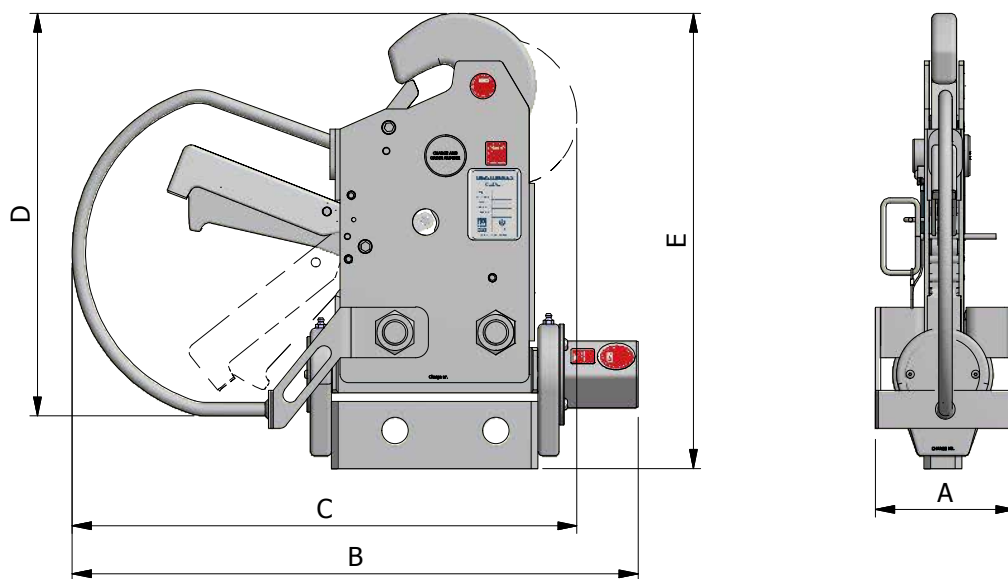

PROTECTION HANDLE

HOOKS
SAFETY QUICK RELEASE HOOKS

PROTECTION HANDLE

The protection handle will protect the release handle from getting damaged. The protection handle fits over the HSL swivel joint and allows it to move freely.

PART NO.	FITS	A	B	C	D	E	WEIGHT
HH000025	HMKST 3,5	136	557	498	371	435	1,8 kg
HH000073	HMKST 5 & 8	166	674	601	479	541	2,8 kg
HH003062	HMKST 15	189	677	627	479	569	2,8 kg