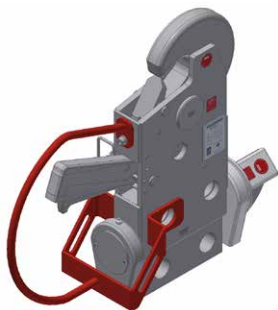

PROTECTION HANDLE

HOOKS
SAFETY QUICK RELEASE HOOKS

PROTECTION HANDLE

The protection handle will protect the release handle from getting damaged. The protection handle fits over the HSL swivel joint and allows it to move freely.

PART NO.	FITS	A	B	C	D	E	WEIGHT
HH000025	HMKST 3,5	136	557	498	371	435	1,8 kg
HH000073	HMKST 5 & 8	166	674	601	479	541	2,8 kg
HH003062	HMKST 15	189	677	627	479	569	2,8 kg